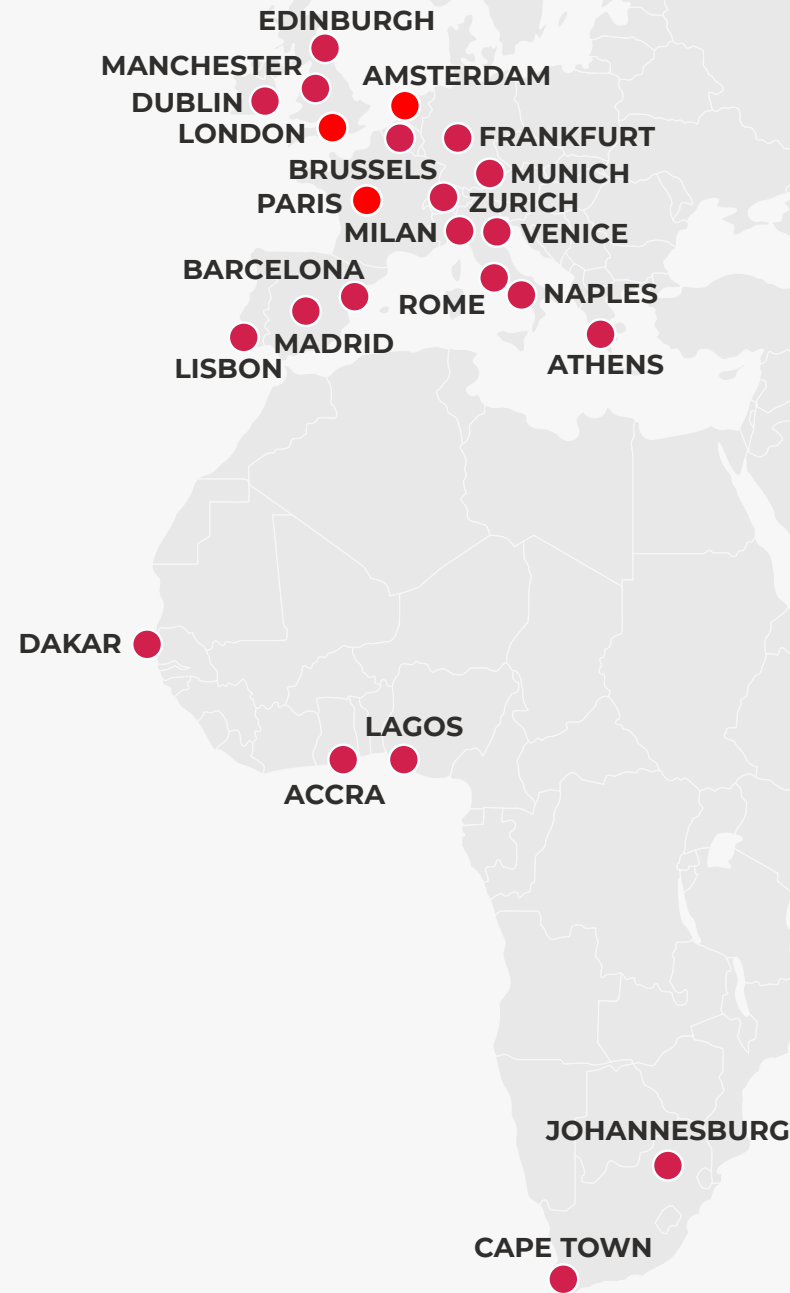

The winter schedule applies from October 2024 until March 2025 and includes also the transatlantic Delta Air Lines and Virgin Atlantic destinations. Above information has been gathered with utmost care. Nevertheless, in our current dynamic world, things can change rapidly. The flight schedule is, for instance, depending on permission of air traffic and government authorization. Entry restrictions for travelers vary per country. Latest update of the information above: **21 October 2024**